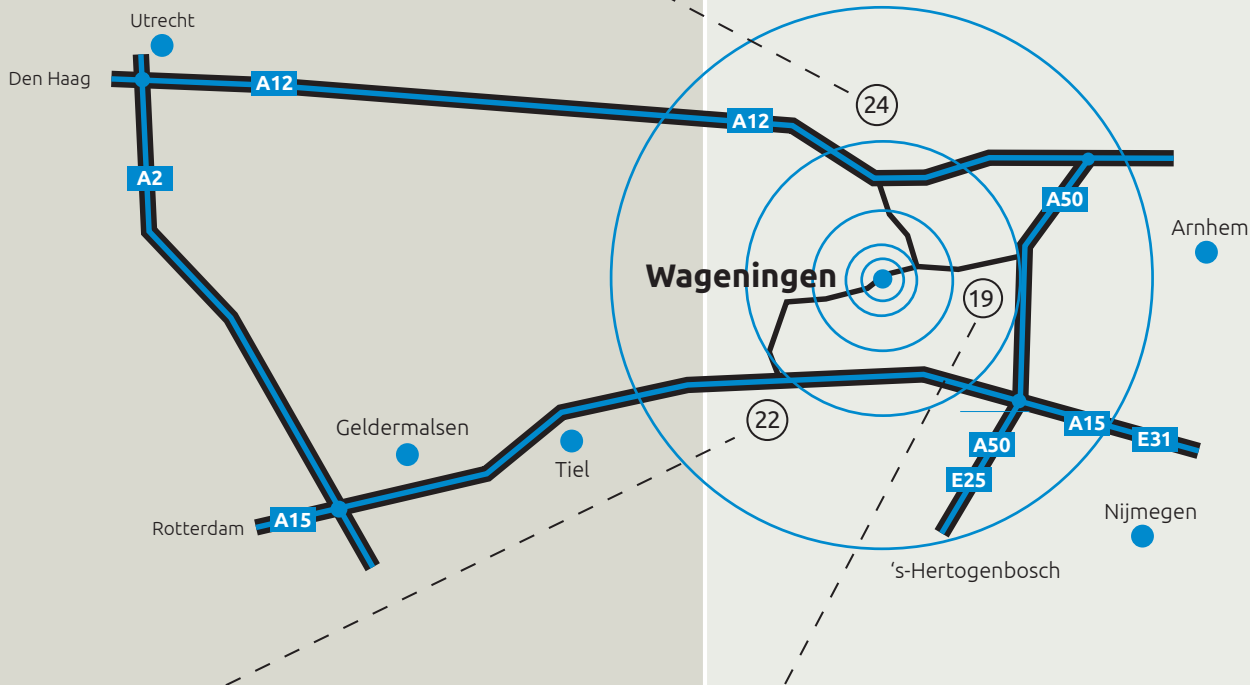

Route directions Royal Lactalis Leerdammer Wageningen

Via A12 (Utrecht)

Direction Arnhem, turn-off Ede-Wageningen, follow signs Rhenen, after traffic circle (Lawickse Allee) first left ("Gamma", "Kwikfit"). First right (entrance Nudepark), first left, straight ahead, at the end you find Leerdammer Wageningen.

Via A2-A15 (Utrecht-Tiel)

Direction Geldermalsen, at centre point Deil direction Nijmegen (A15), turn-off Rhenen, direction Wageningen (Grebbeberg, Zoo Ouwerhand) at the Lawickse Allee, before high flat, turn right ("Gamma", "Kwikfit"), first right (Nudepark), first left, straight ahead, at the end you find Royal Lactalis Leerdammer Wageningen.

Via A50 (Arnhem-Nijmegen)

From the direction Arnhem-Nijmegen turn-off at Renkum, direction Wageningen, through the centre direction Rhenen (N225 - Lawickse Allee), after roundabout first left ("Gamma", "Kwikfit"), first right (Nudepark), first left, follow the way, at the end you find Royal Lactalis Leerdammer Wageningen.