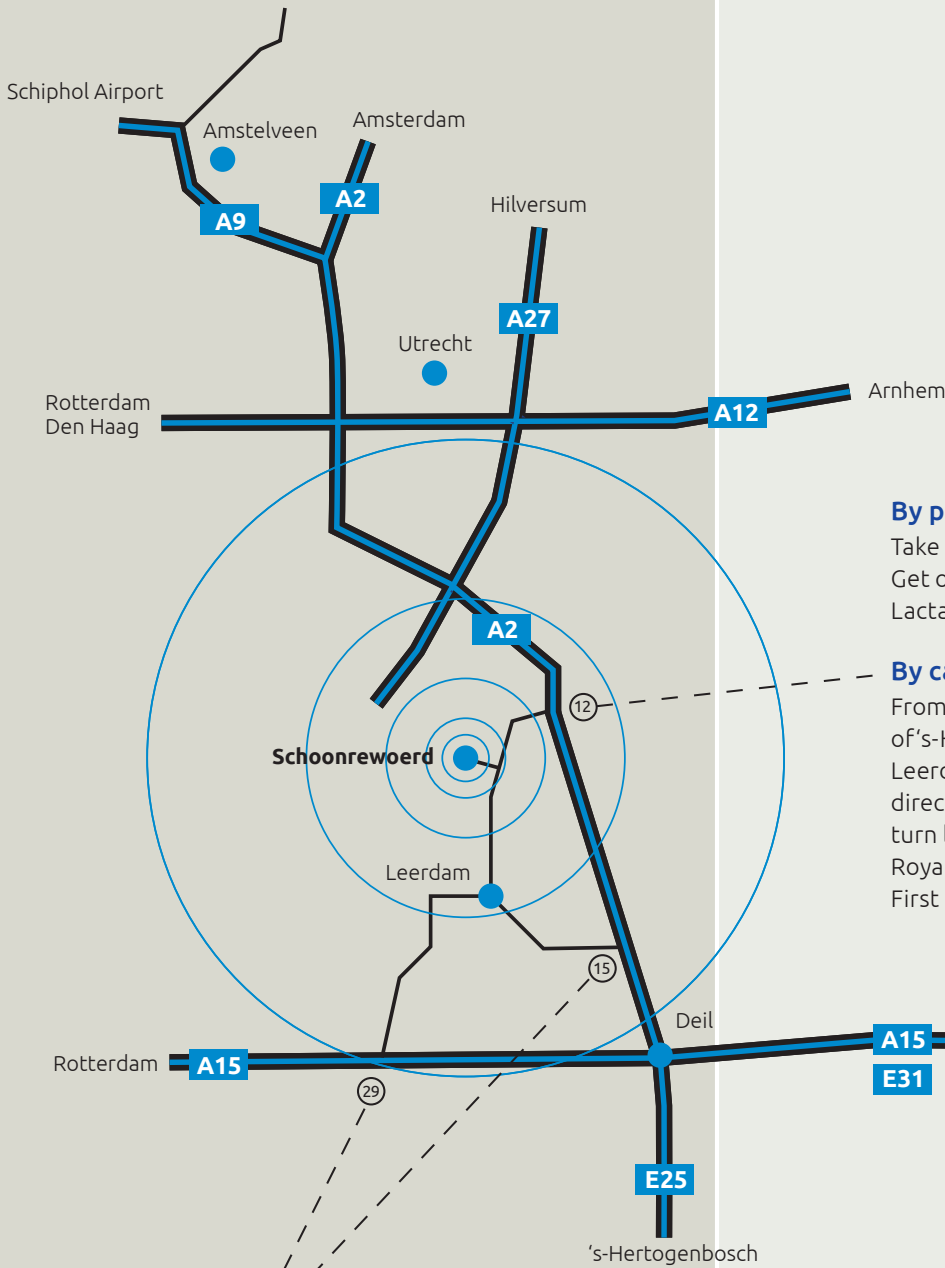

Route directions Royal Lactalis Leerdammer Schoonrewoerd

By public transport

Take the railway line Dordrecht-Geldermalsen. Get off at station Leerdam. Take a taxi to Royal Lactalis Leerdammer in Schoonrewoerd.

By car

From the North follow the A2 in the direction of 's-Hertogenbosch/Maastricht. At exit 12 Leerdam/Everdingen follow the signs in the direction of Leerdam. After approximately 4 km turn left at Schoonrewoerd. The premises of Royal Lactalis Leerdammer are located on your right. First entry next to the fire department.

By car

Coming from the South either on the A15 (exit 29 Leerdam/Vuren) or on the A2 (exit 15 Leerdam/Geldermalsen). Subsequently follow the signs Leerdam and Schoonrewoerd. In Schoonrewoerd the premises of Royal Lactalis Leerdammer are located on your left after approximately 1 km, entry next to the fire department.

Royal Lactalis Leerdammer Schoonrewoerd

Steenovenweg 4
4145 KK Schoonrewoerd
Telephone : +31(0)345 648 390

Navigation
Dorpsstraat 73
4145 KB Schoonrewoerd