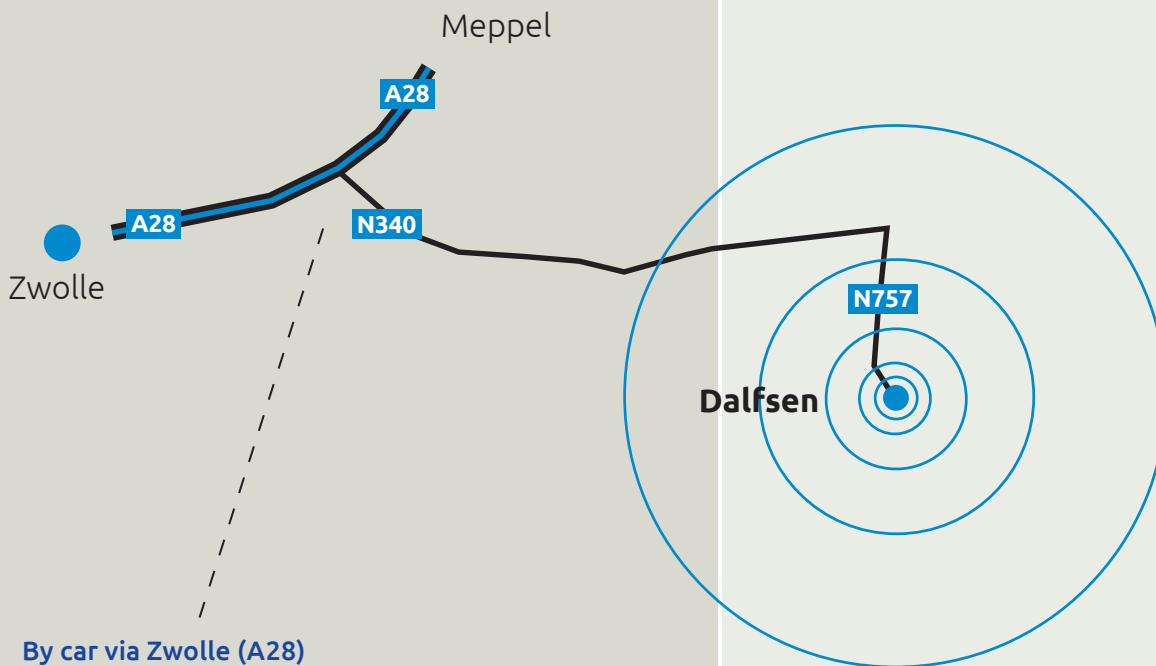

Route directions Royal Lactalis Leerdammer Dalfsen

By train from Zwolle

- local train Zwolle - Emmen
- get off at station Dalfsen
- walk in the direction of the centre of Dalfsen
- take a right directly after the bridge.
You are now on the Rondweg
- follow this road until you reach Rondweg 9

By car via Zwolle (A28)

- take the exit Hardenberg, Ommen, Dalfsen (N340)
- take the exit Dalfsen
- you are now driving on the Koesteeg, witch turns into the Rondweg
- opposite of the gasstation is the entrance to Royal Lactalis Leerdammer Dalfsen